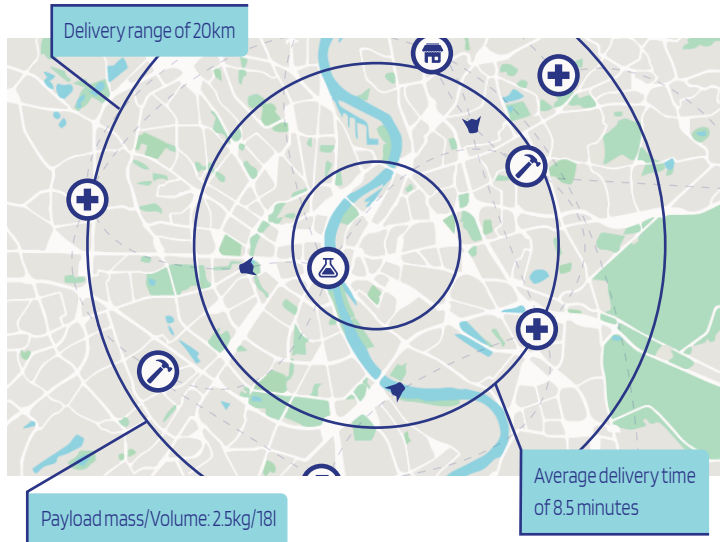

Making goods accessible anytime for everyone

We revolutionize urban logistics with our automated drone delivery network. Elevate your urban delivery experience with us: We ensure swift and seamless deliveries within minutes.

CASE STUDY IN COLOGNE

USE CASES

Medical Networks

Fast and seamless transport of medical goods enables hospitals to optimize the use of external resources, potentially minimizing the need for extensive on-site infrastructure.

- Test and pathology samples are transferred to laboratories in minutes
- Expensive medication can be delivered on demand

Retail Networks

A sophisticated network of automated delivery points strategically placed in urban areas ensures that retail products can reach customers within minutes, day or night, directly from distribution centers.

- Unique benefits for retail customers
- Unprecedented efficiency achieved through a fully automated delivery process
- Significant cost savings possible in both rent and personnel expenses through innovative redesigns of retail infrastructures

Industrial Networks

Rapid intra- and inter-connectivity among large industrial sites boosts development processes, enhancing iteration times and optimizing daily operations.

- Instant in-house delivery of prototypes, spare-parts and documents
- Seamless integration with partner networks or external deliveries